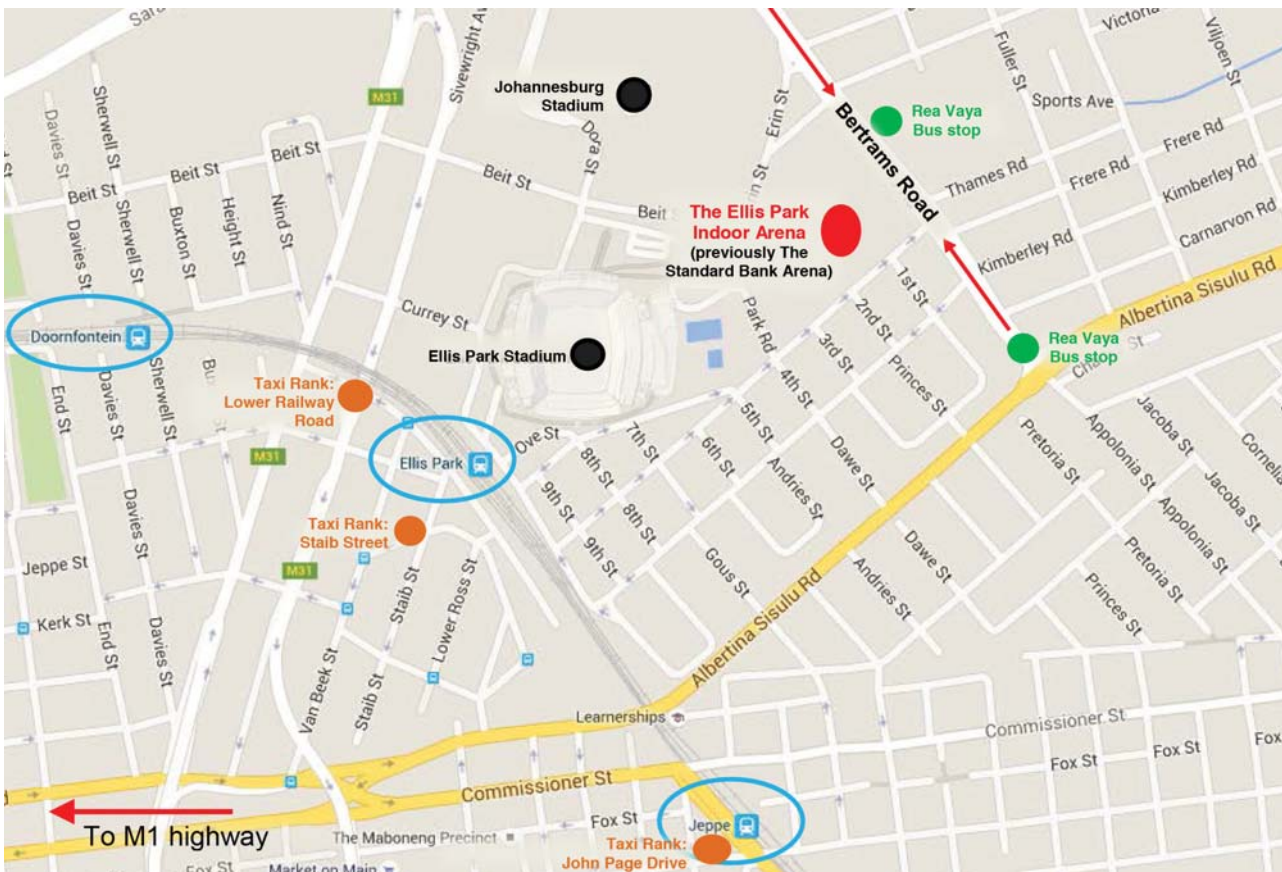

LOCATION OF THE ANNUAL GENERAL MEETING

The Ellis Park Indoor Arena

(previously The Standard Bank Arena)
Bertrams Road
Doornfontein
Johannesburg

GPS Co-ordinates

26.1961°S
28.0650°E

Directions to The Ellis Park Indoor Arena

From O.R. Tambo International Airport

- Take R24 towards Johannesburg
- Take Albertina Sisulu Road to Bertrams Road
- Turn right onto Bertrams Road

From Johannesburg South

- Take M1 North
- Continue on M1 to Johannesburg
- Take the M31/Joe Slovo Drive exit from Francois Oberholzer Freeway/M2
- Continue on Joe Slovo Drive/M31
- Use the right lane to take the ramp to Albertina Sisulu Road
- Turn left onto Bertrams Road

From Pretoria

- Take N1 South
- Continue towards Johannesburg on M1
- Take exit 16 for Houghton Drive towards M31/Johannesburg/Joe Slovo Drive
- Continue on Houghton Drive/St Andrew Main Road/M31
- Turn left onto Beit Street
- Turn right onto Park Road
- Turn left onto Miller Street
- Turn left onto Bertrams Road